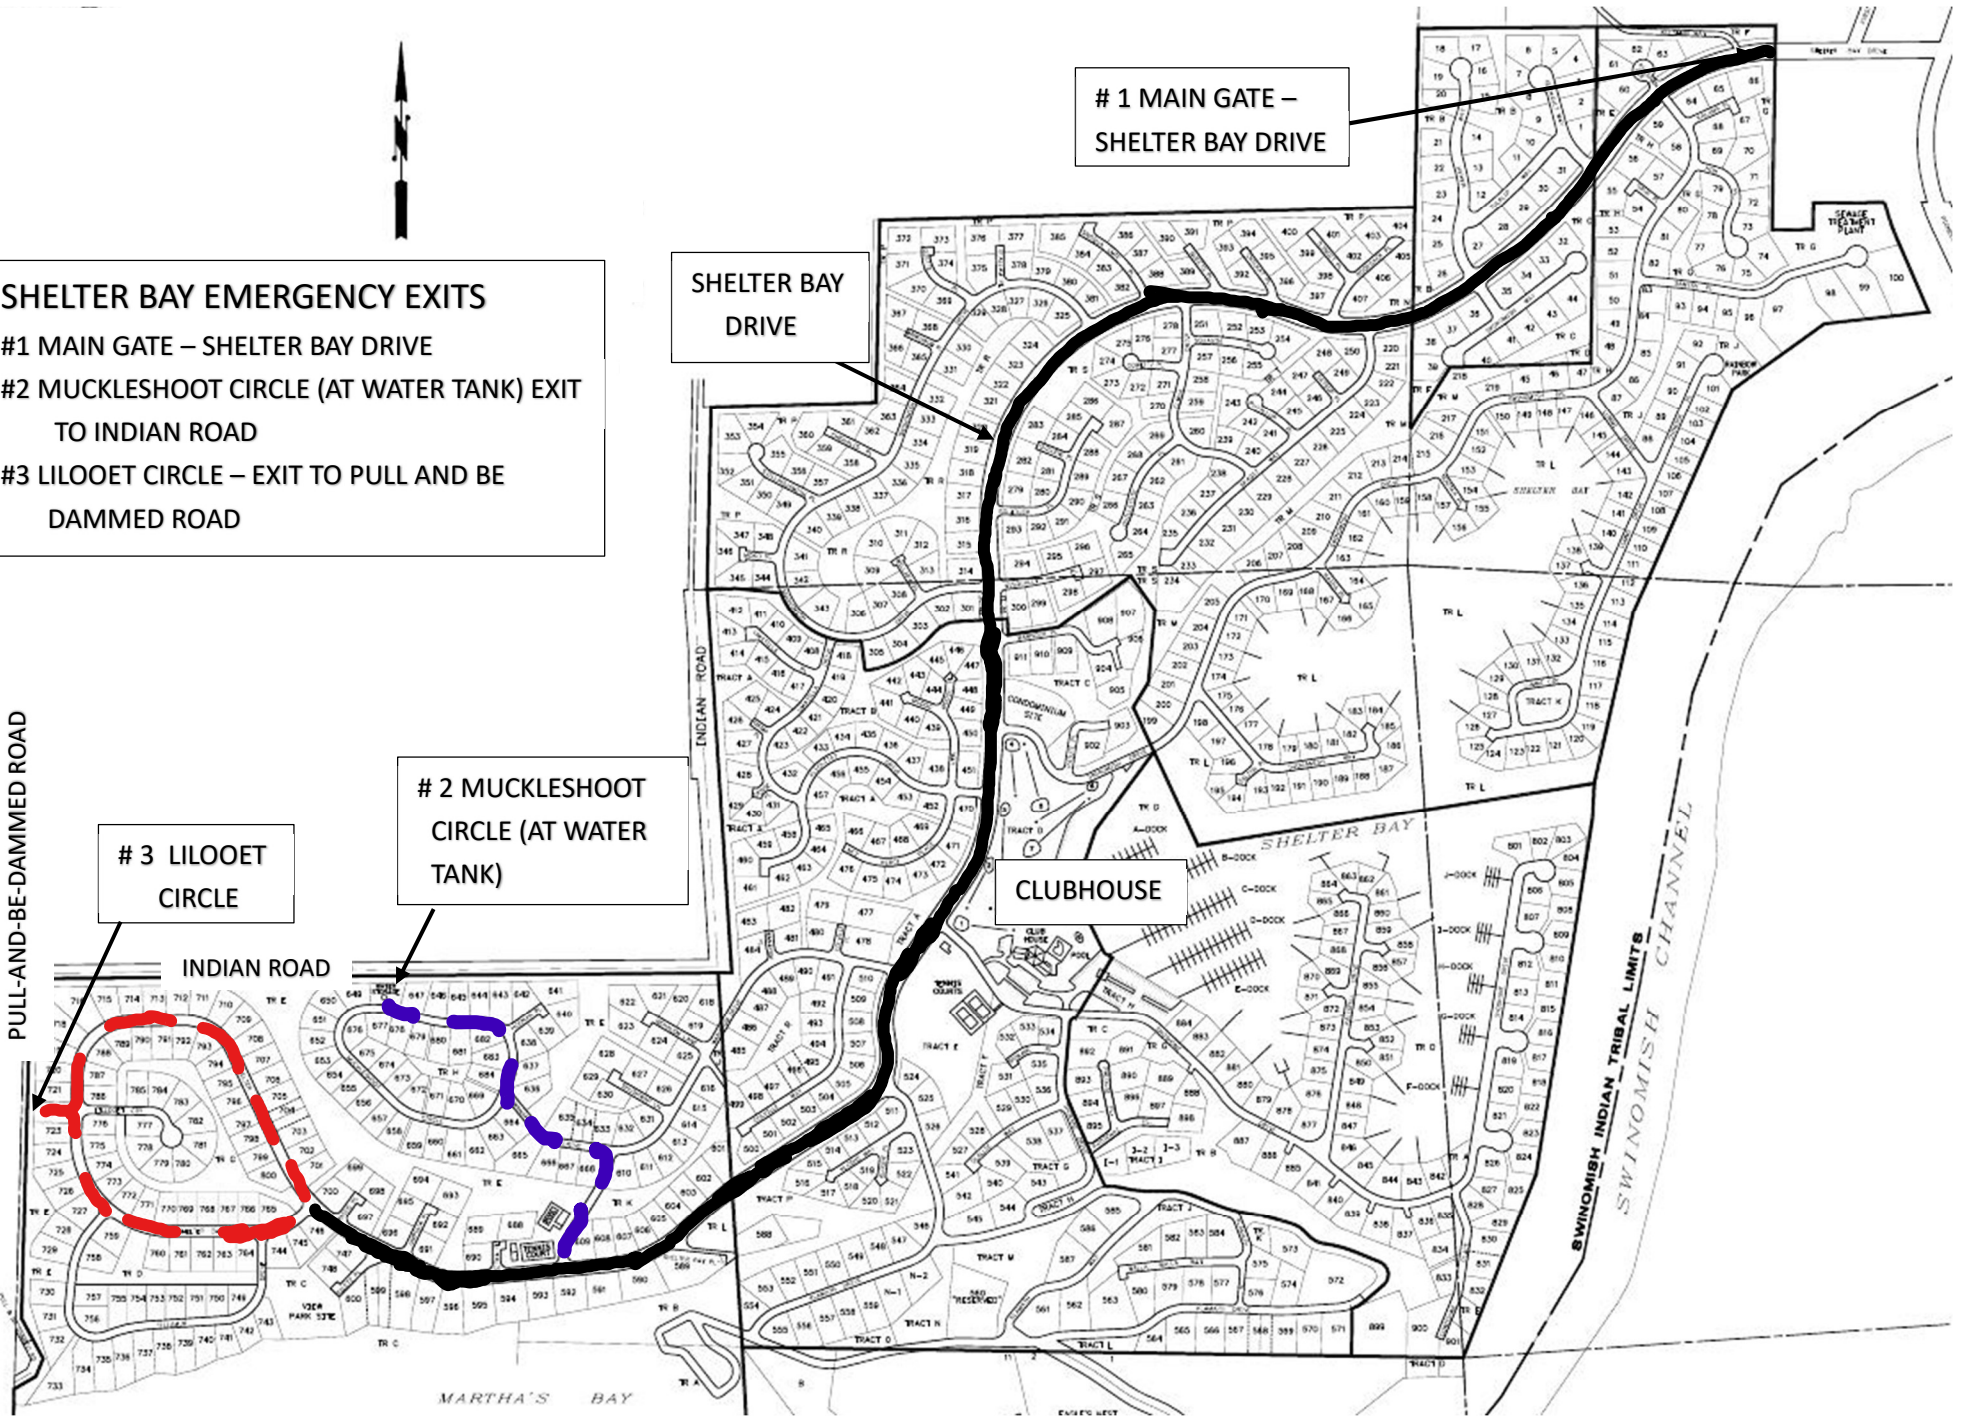

SHELTER BAY EMERGENCY EXITS
#1 MAIN GATE – SHELTER BAY DRIVE
#2 MUCKLESHOOT CIRCLE (AT WATER TANK) EXIT TO INDIAN ROAD
#3 LILOOET CIRCLE – EXIT TO PULL AND BE DAMMED ROAD

SHELTER BAY DRIVE

1 MAIN GATE – SHELTER BAY DRIVE

2 MUCKLESHOOT CIRCLE (AT WATER TANK)

3 LILOOET CIRCLE

PULL-AND-BE-DAMMED ROAD

INDIAN ROAD

CLUBHOUSE

MARTHA'S BAY

SWINOMISH INDIAN TRIBAL LIMITS
SWINOMISH CHANNEL